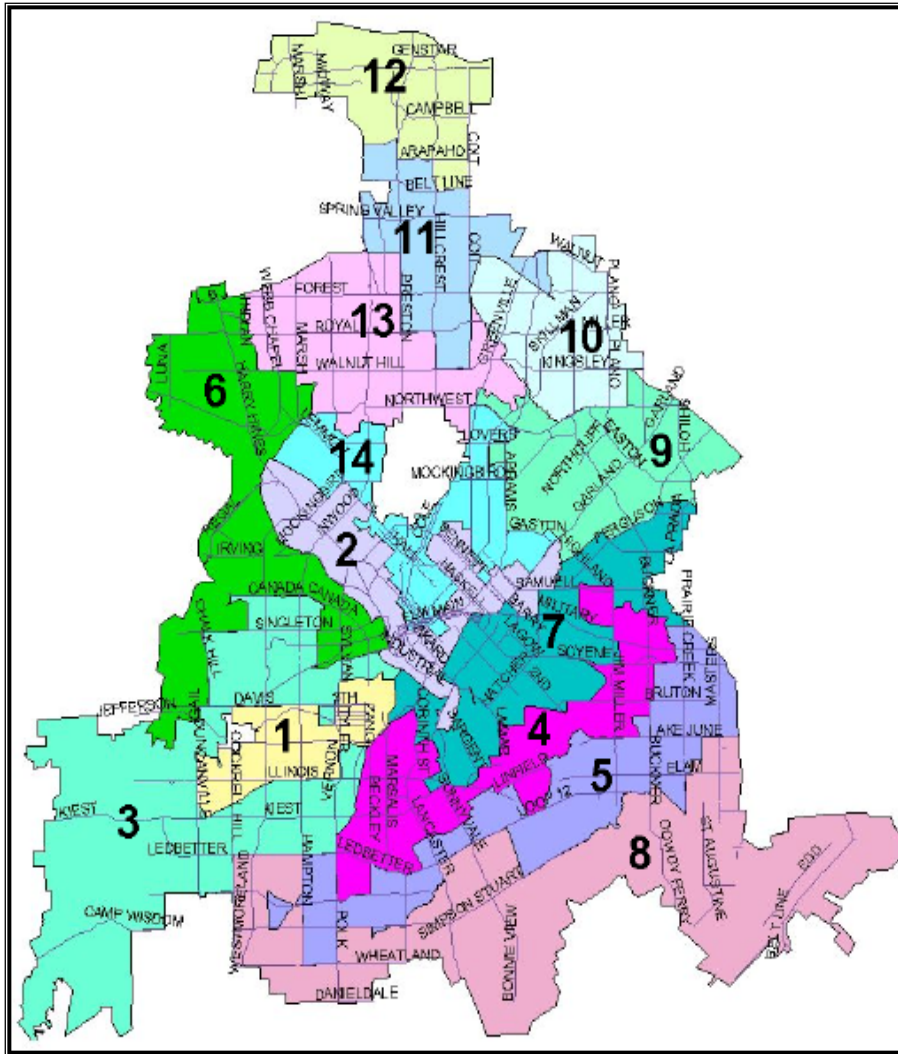

Gabriel Soto
Vice-President
District 2
Appointed by
Pauline Medrano

Larry Jones
District 13
Appointed by
Ann Margolin

Ellen J. Taft
District 3
Appointed by
David A. Neumann

Bettye Stripling
District 12
Appointed by
Ron Natinsky